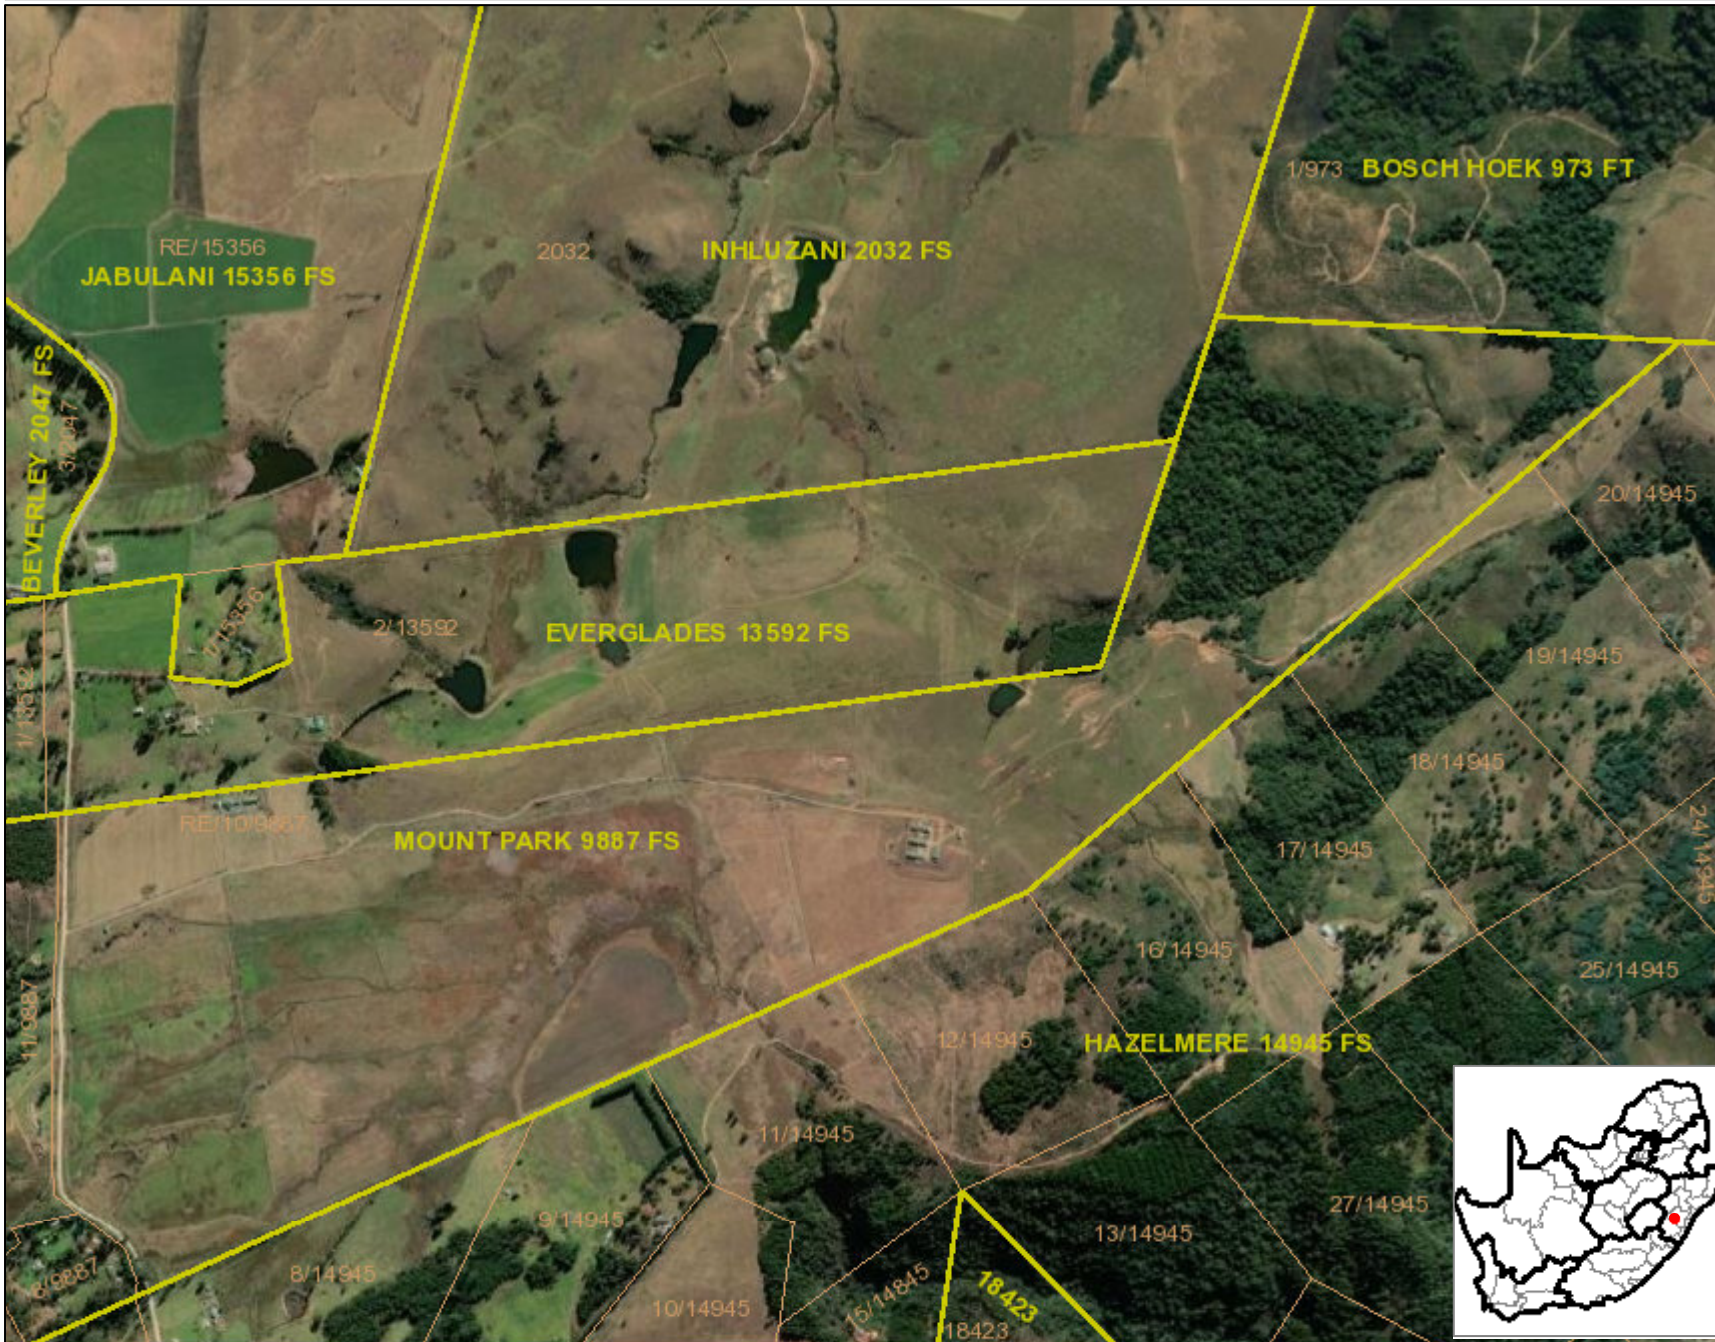

ArcGIS Web Map

Chief Surveyor General Property Search

10/11/2022, 6:33:07 AM

Legend

- Parent Farm
- Farm Portion
- Holding
- Public Place
- Erven
- Provinces
- Allotment Township

Source: Esri, Maxar, Earthstar Geographics, and the GIS User Community

Scale 1:18 056

0 0,225 0,45 0,9 km